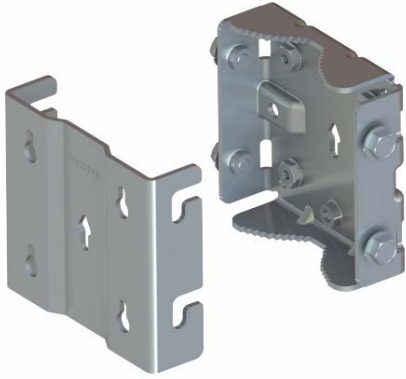

# Universal Wall Mount Bracket

### FEATURES

Model Number	C000000L136A
Box Contents	Brackets: wall mount base & top, Screw: flange head cap w/socket M6X1mmX12mm (quantity 4) & flat head socket cap M8X1.25mmX12mm (quantity 4)
Supported Products	60GHz cnWave V5000, PTP550, PTP550E, PTP670, PTP48700, PTP78700 PMP450i Connectorized
Construction	Q235 Carbon Steel with Geomet finish
Operating Temperature	-40°C to +80°C